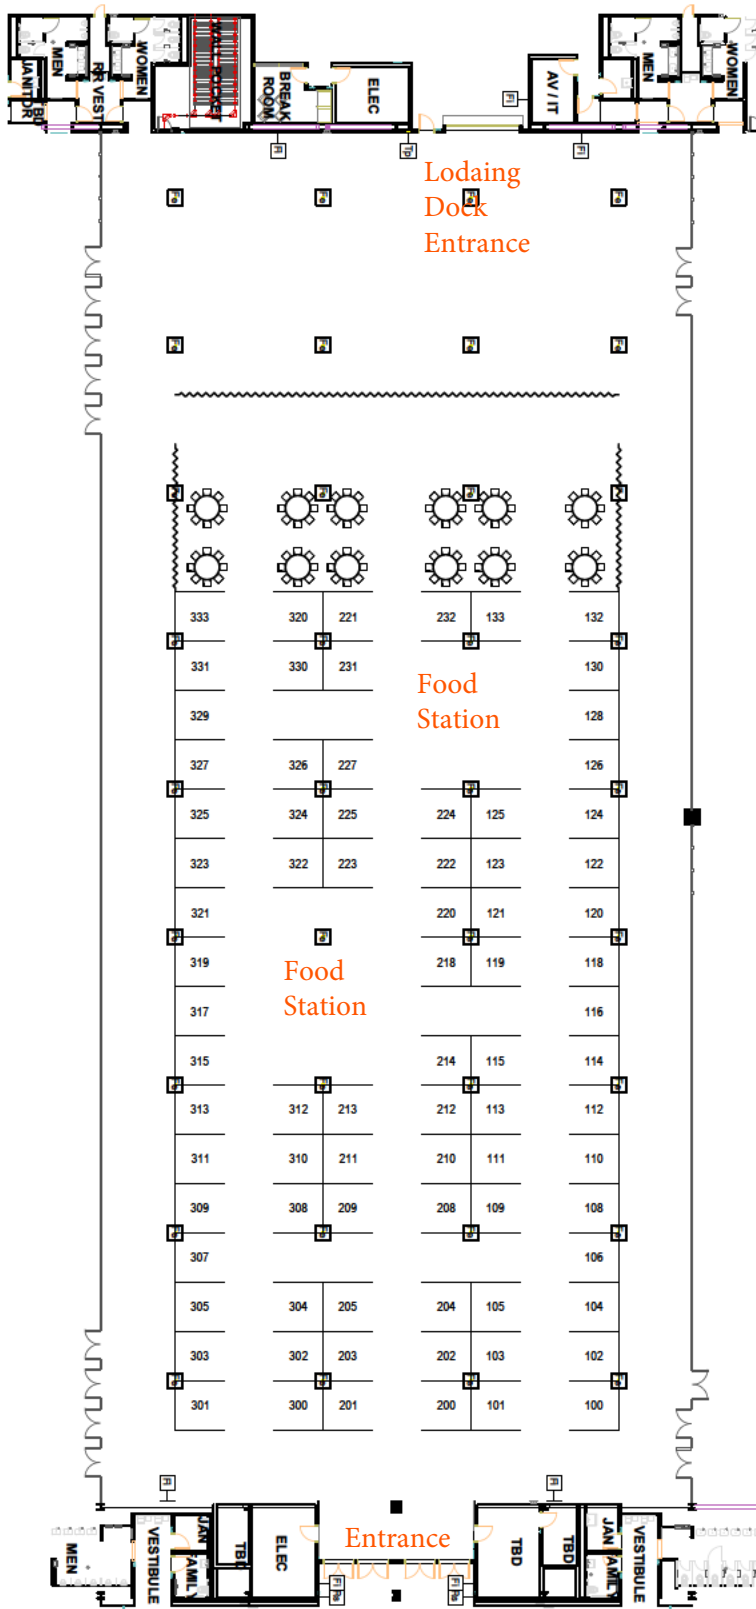

KENTUCKY OPTOMETRIC ASSOCIATION

APRIL 19 - 20, 2024

Prepared by:
excel
Decorators, Inc.

12/7/23

Central Bank Center
Lexington, KY
Exhibit Hall B
10' x 10' Booths